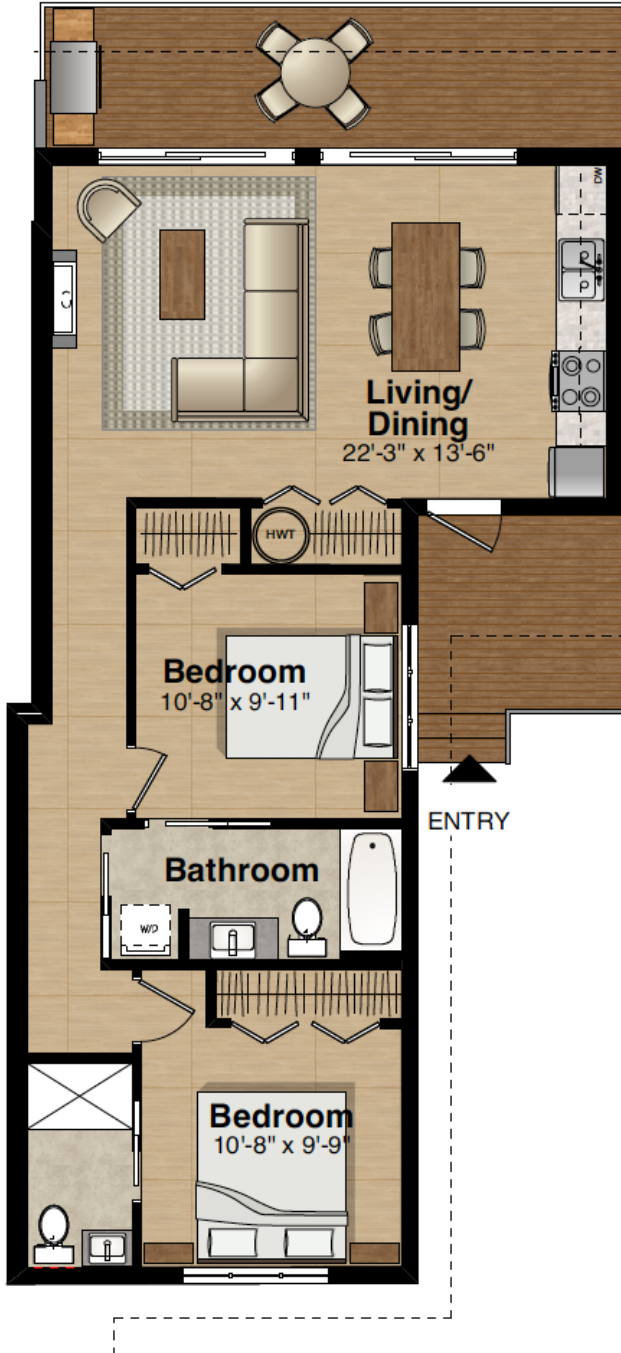

THE AVATAR

813 square feet 2 bed/1.5 bath

WILD COAST COTTAGES

This seaside cottage home is as much about the ocean views and wilderness as it is about easy cottage living.

Cottage features

- West-Coast-inspired cottage designs
- Vaulted ceilings
- Large decks with panoramic, ocean views
- Full kitchens with quality, stainless steel appliances
- Quartz Kitchen Counters
- 'Low-E', double-pane windows
- Durable metal roofs
- Electric fireplaces

Ocean Views

Parking and Access

DISCLAIMER: Renderings, plans, photos and sketches are representational only and may not be accurate. The developer reserves the right without notice to make modifications to dimensions, square footage, floor plans, landscaping design, project design, materials and specifications.