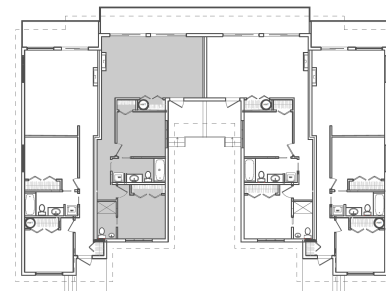

THE AVATAR

813 square feet 2 bed/1.5 bath

WILD COAST COTTAGES

This seaside cottage home is as much about the ocean views and wilderness as it is about easy cottage living.

Cottage features

- West-Coast-inspired cottage designs
- Vaulted ceilings
- Large decks with panoramic, ocean views
- Full kitchens with quality, stainless steel appliances
- Quartz Kitchen Counters
- 'Low-E', double-pane windows
- Durable metal roofs
- Electric fireplaces

Ocean Views

Parking and Access

DISCLAIMER: Renderings, plans, photos and sketches are representational only and may not be accurate. The developer reserves the right without notice to make modifications to dimensions, square footage, floor plans, landscaping design, project design, materials and specifications.