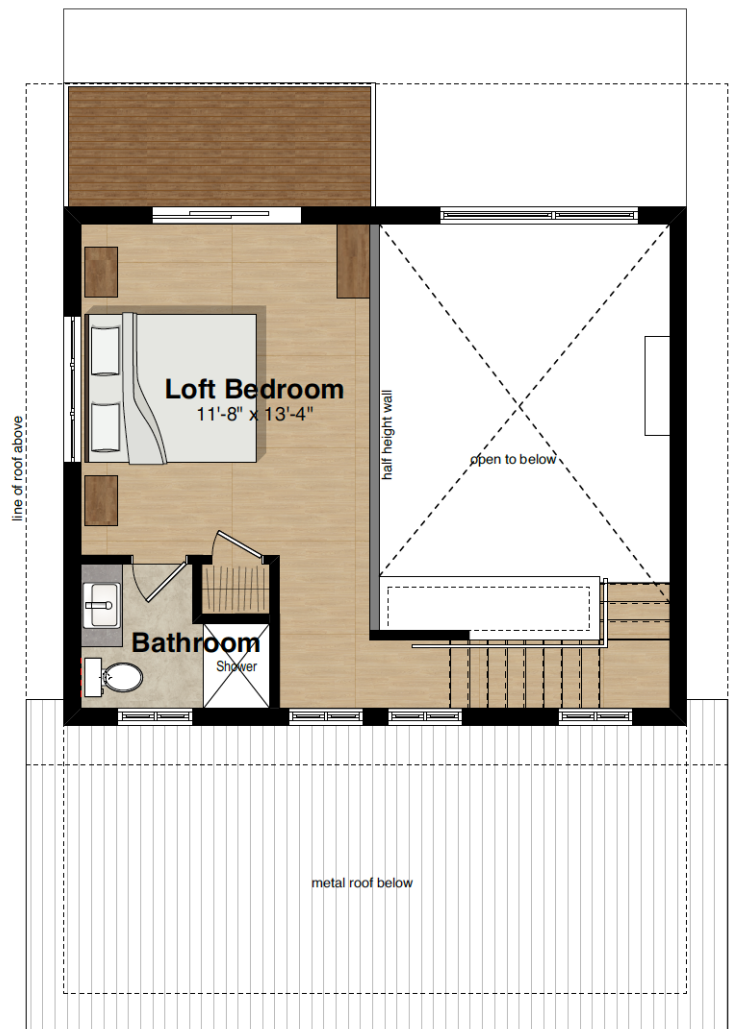

THE CEDAR

3 bedroom loft cottage

WILD COAST COTTAGES

COTTAGE FEATURES

This 1,010 square foot cottage plan offers bright and airy loft living with room for family and guests. The layout features 2 bedrooms on the main level and a spacious master suite in the loft above with panoramic ocean views. From here you have access to the new marina and walkways that access the spectacular waterfront. Cottages feature:

West-Coast-inspired cottage designs
Vaulted ceilings
Large decks
'Low-E', double-pane windows

Full kitchens with quality, stainless steel appliances
Quartz Kitchen Counters
Durable metal roofs
Electric fireplaces

DISCLAIMER: Renderings, plans, photos and sketches are representational only and may not be accurate. The developer reserves the right without notice to make modifications to dimensions, square footage, floor plans, landscaping design, project design, materials and specifications.