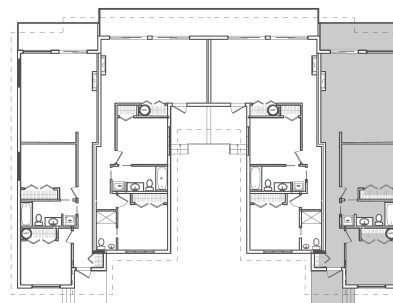

THE SNUGGERY

800 square feet 2 bed/1 bath

WILD COAST COTTAGES

This seaside cottage with spectacular views towards Snuggery Cove is the perfect two-bedroom getaway.

Cottage features

- West-Coast-inspired cottage designs
- Vaulted ceilings
- Large decks with panoramic, ocean views
- Full kitchens with quality, stainless steel appliances
- Quartz Kitchen Counters
- 'Low-E', double-pane windows
- Durable metal roofs
- Electric fireplaces

Ocean Views

Parking and Access

DISCLAIMER: Renderings, plans, photos and sketches are representational only and may not be accurate. The developer reserves the right without notice to make modifications to dimensions, square footage, floor plans, landscaping design, project design, materials and specifications.