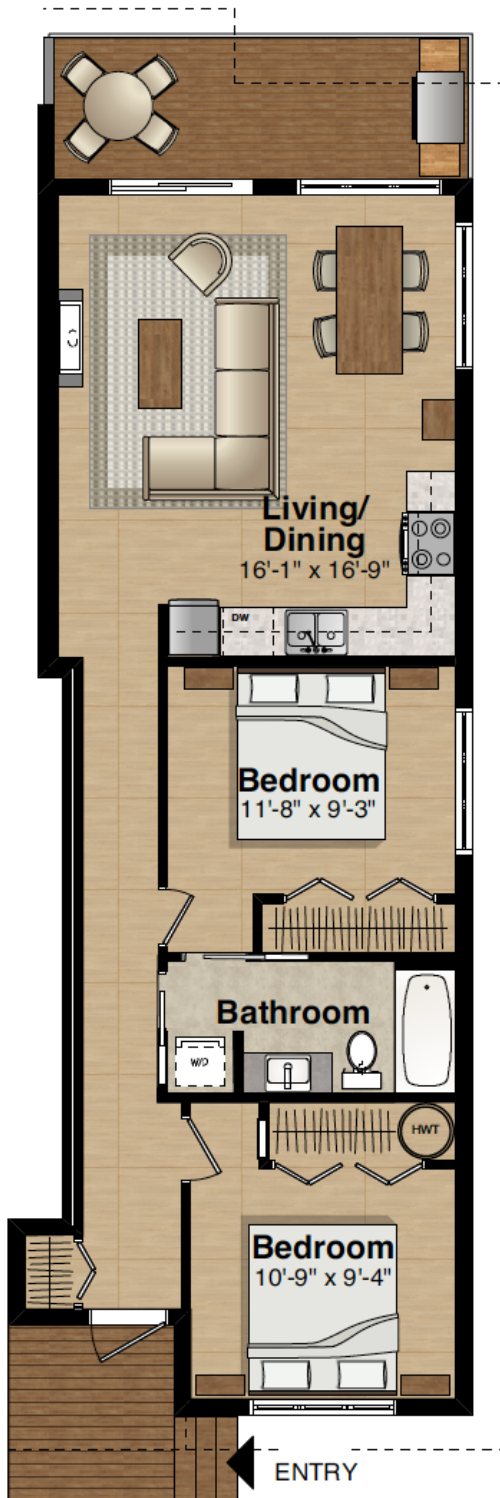

THE SNUGGERY

800 square feet 2 bed/1 bath

WILD COAST COTTAGES

This seaside cottage with spectacular views towards Snuggery Cove is the perfect two-bedroom getaway.

Cottage features

- West-Coast-inspired cottage designs
- Vaulted ceilings
- Large decks with panoramic, ocean views
- Full kitchens with quality, stainless steel appliances
- Quartz Kitchen Counters
- 'Low-E', double-pane windows
- Durable metal roofs
- Electric fireplaces

Ocean Views

Parking and Access

DISCLAIMER: Renderings, plans, photos and sketches are representational only and may not be accurate. The developer reserves the right without notice to make modifications to dimensions, square footage, floor plans, landscaping design, project design, materials and specifications.